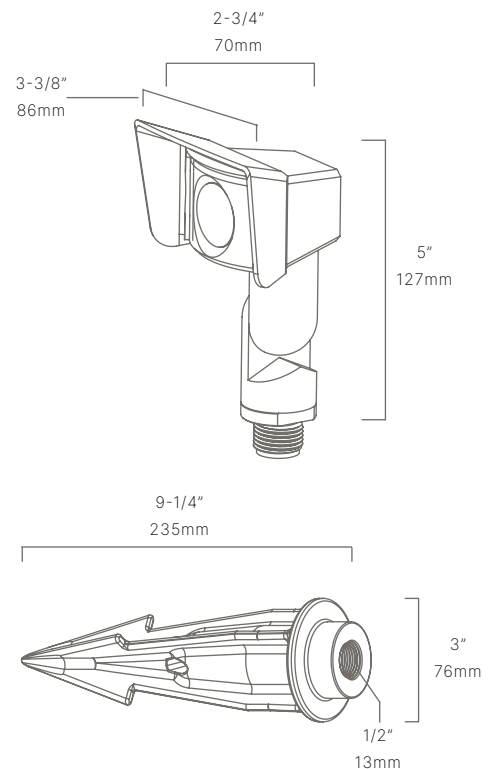

MADE IN USA
WITH DOMESTIC & IMPORTED MATERIALS